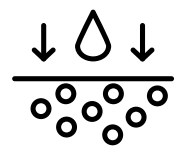

Early Blooms

Deer Resistant

Long-Tongued Native Bees

Butterfly/Moth Host Plant

Benefits Birds

Woodland Border

Prefers Moist Soil

Height: 1-3 feet
Spacing: 12-18 inches

Soil: Avg, Rich, Loam
Medium-Wet, Medium